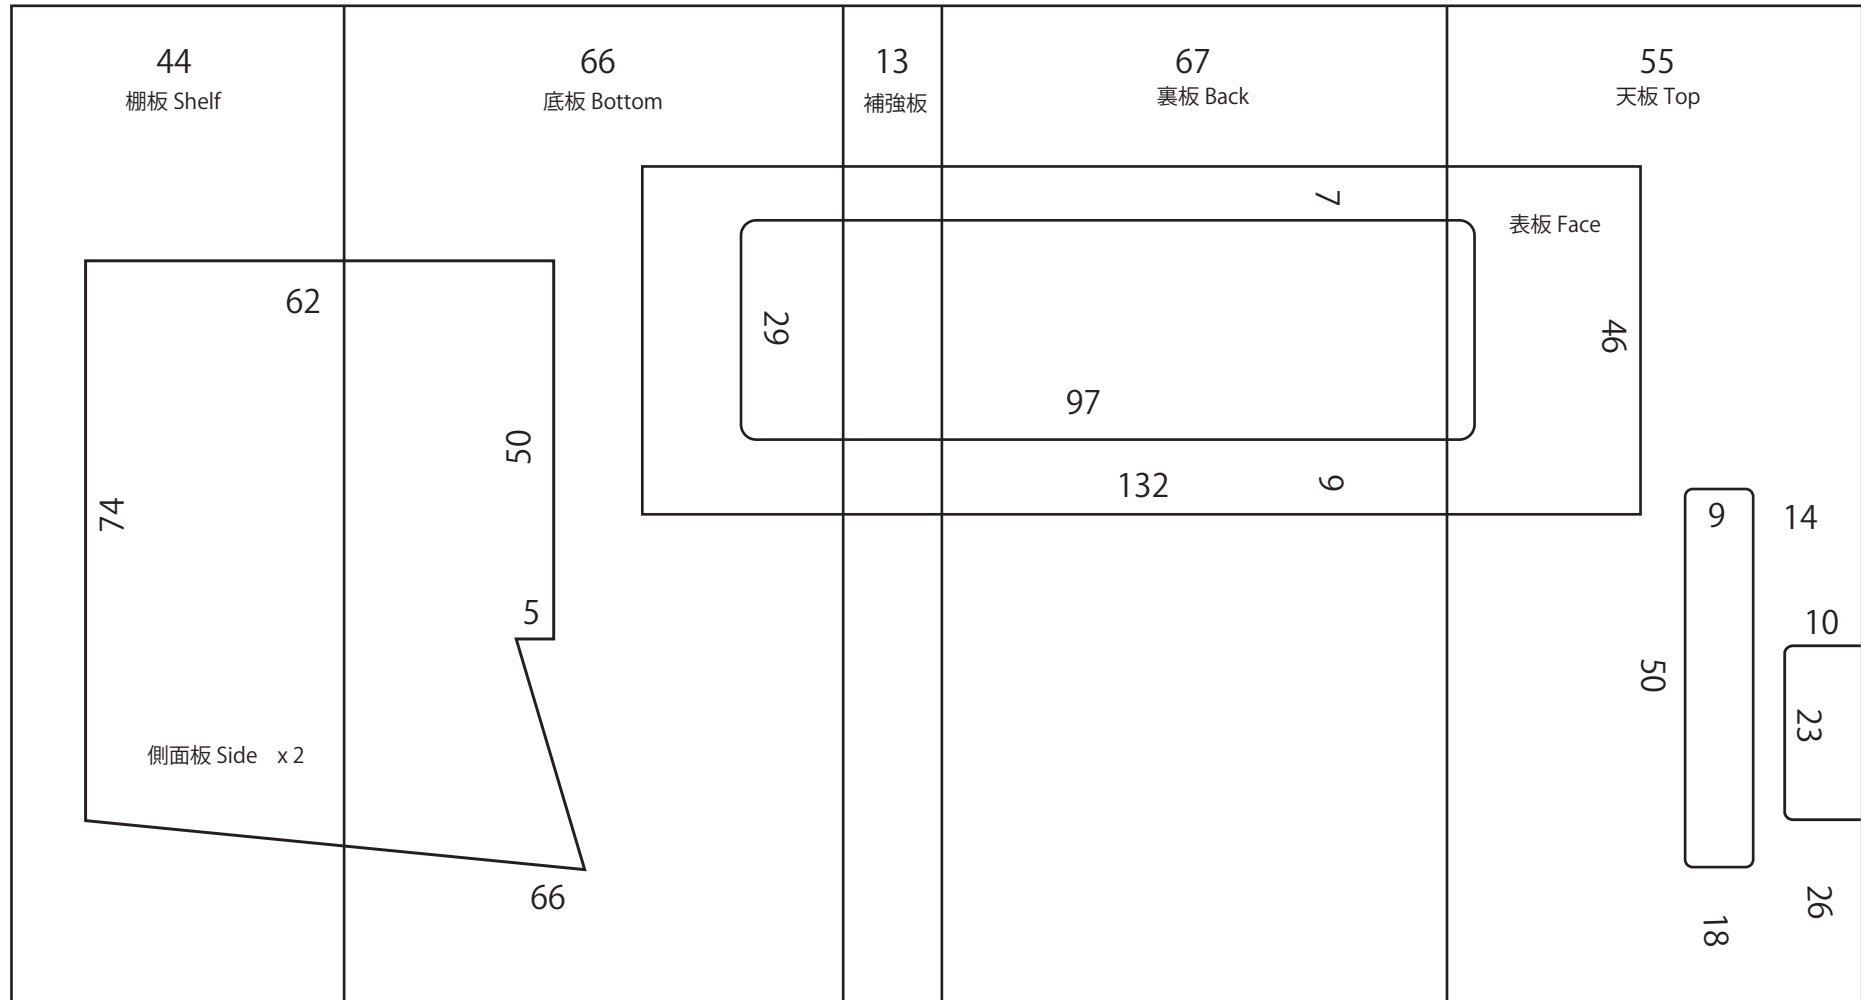

**This plan is drawn by Makoto Tsuruda.  
It shouldn't be used for commercial purpose.  
Business use is prohibited.**

250mm